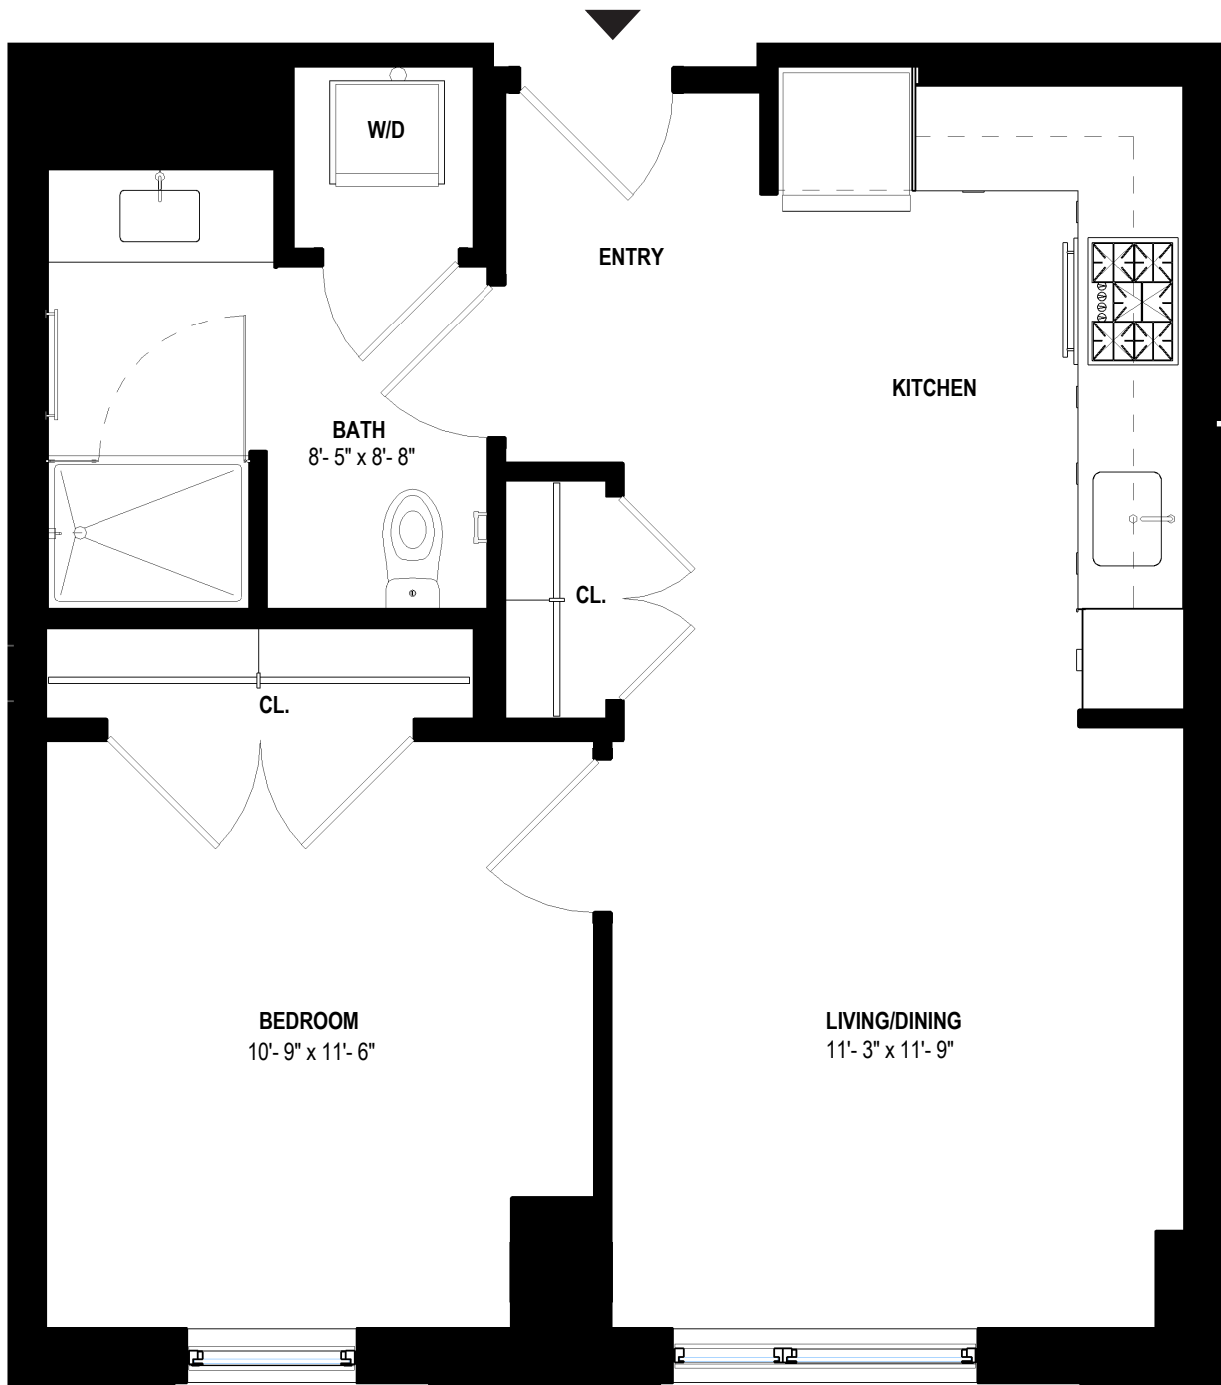

MOSAIC
ON THE RIVERWAY

C-8 STACK | LEVEL 6-10 | 570 SF
1 BEDROOM | 1 BATH | 5 UNITS

80 - 82 FENWOOD RD | BOSTON, MA 02115

* Floorplans, square footage, and other information are estimates and approximate for illustrative purposes only. Configuration, features, square footages, and other dimensions are subject to change.